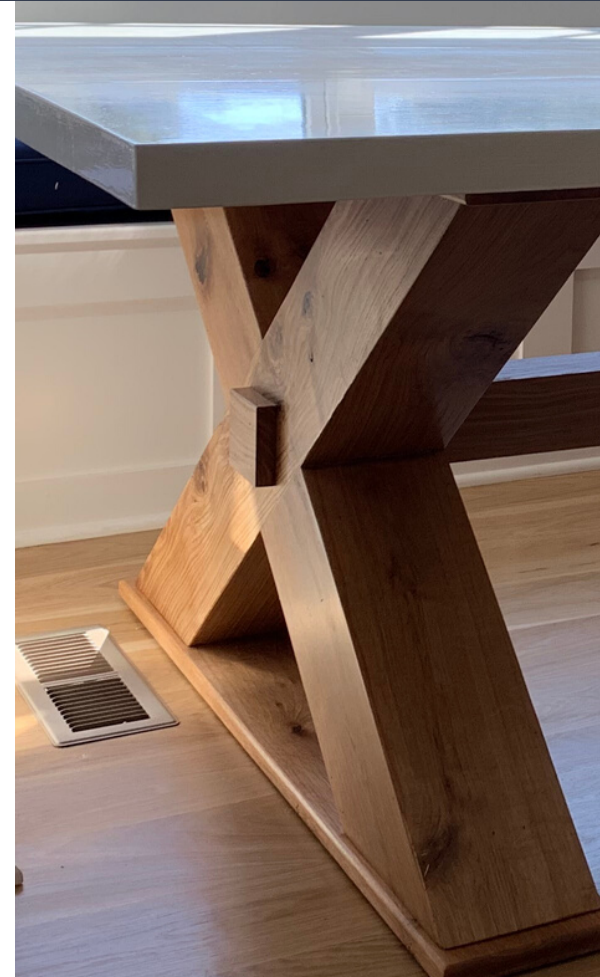

TERHAAR BUILDERS LLC

Matt Terhaar

Owner

203-948-4351

[matt@terhaarbuilders.com](mailto:matt@terhaarbuilders.com)

[www.terhaarbuilders.com](http://www.terhaarbuilders.com)

Modern farmhouse table

White character oak queen-size bed frame